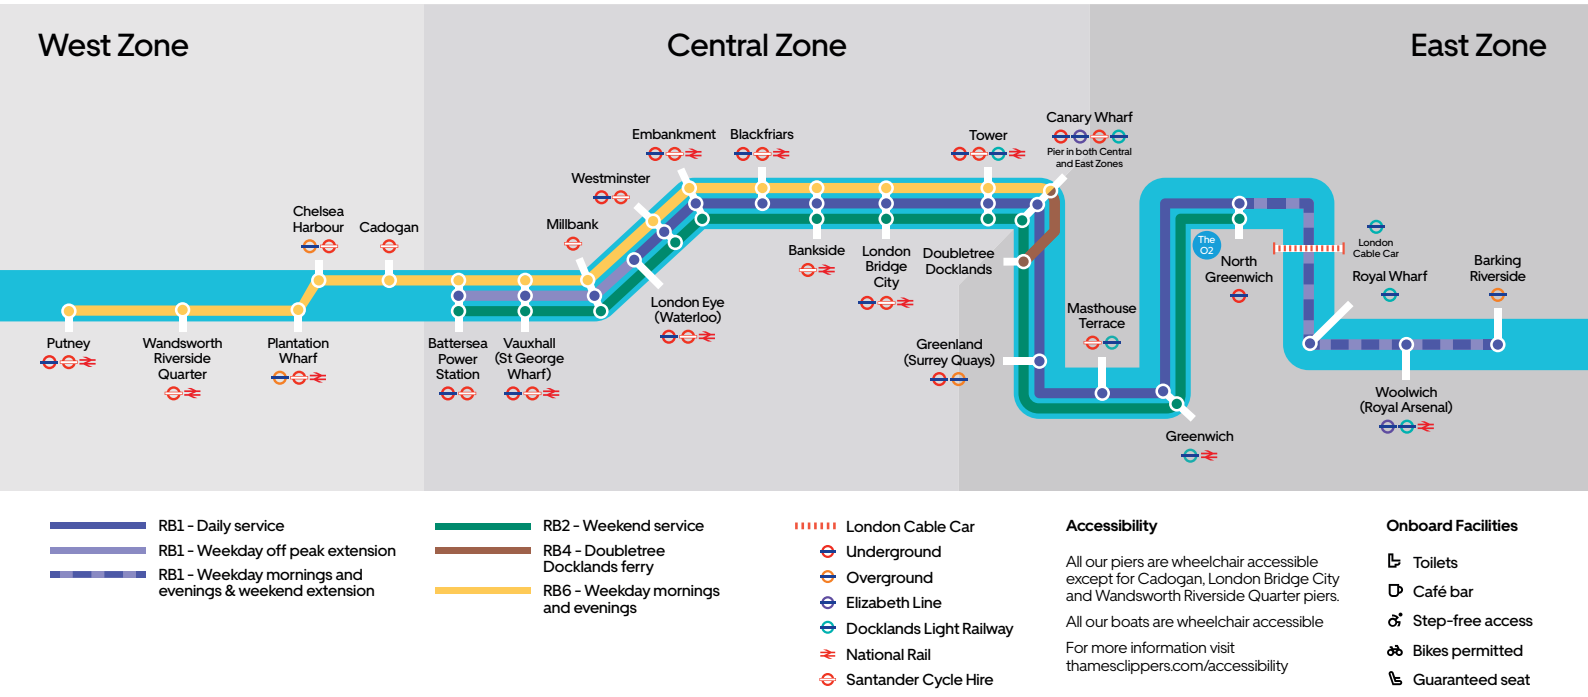

Service break: 19:46 - 20:37

RB4	RB4	RB4	RB4	RB4	RB4	RB4	RB4	RB4	RB4	RB4	RB4	RB4
Doubletree Docklands	2037	2052	2107	2122	2137	2152	2207	2222	2237	2252	2307	2325
Canary Wharf	2040	2055	2110	2125	2140	2155	2210	2225	2240	2255	2310	2328

Service break: 12:01 - 12:37

RB4	RB4	RB4	RB4	RB4	RB4	RB4	RB4	RB4	RB4	RB4	RB4	RB4	RB4	RB4	RB4	RB4	RB4	RB4	RB4	RB4	RB4	RB4	RB4	RB4	RB4	RB4	RB4	RB4	RB4	RB4	RB4	RB4	RB4	RB4	RB4	RB4	RB4	RB4	RB4
Canary Wharf	1243	1258	1313	1328	1343	1358	1413	1428	1443	1458	1513	1528	1543	1558	1613	1628	1643	1658	1713	1728	1743	1758	1813	1828	1843	1858	1913	1928	1943										
Doubletree Docklands	1246	1301	1316	1331	1346	1401	1416	1431	1446	1501	1516	1531	1546	1601	1616	1631	1646	1701	1716	1731	1746	1801	1816	1831	1846	1901	1916	1931	1946										

Service break: 19:46 - 20:37

RB4	RB4	RB4	RB4	RB4	RB4	RB4	RB4	RB4	RB4	RB4	RB4	RB4
Canary Wharf	2043	2058	2113	2128	2143	2158	2213	2228	2243	2258	2313	2331
Doubletree Docklands	2046	2101	2116	2131	2146	2201	2216	2231	2246	2301	2316	2334

Best viewed in landscape when on mobile

Find us on Twitter for service updates @thamesclippers

Route map

Best viewed in landscape when on mobile

Uber Boat
by **thames clippers**

Find us on Twitter for service updates
[@thamesclippers](https://twitter.com/thamesclippers)