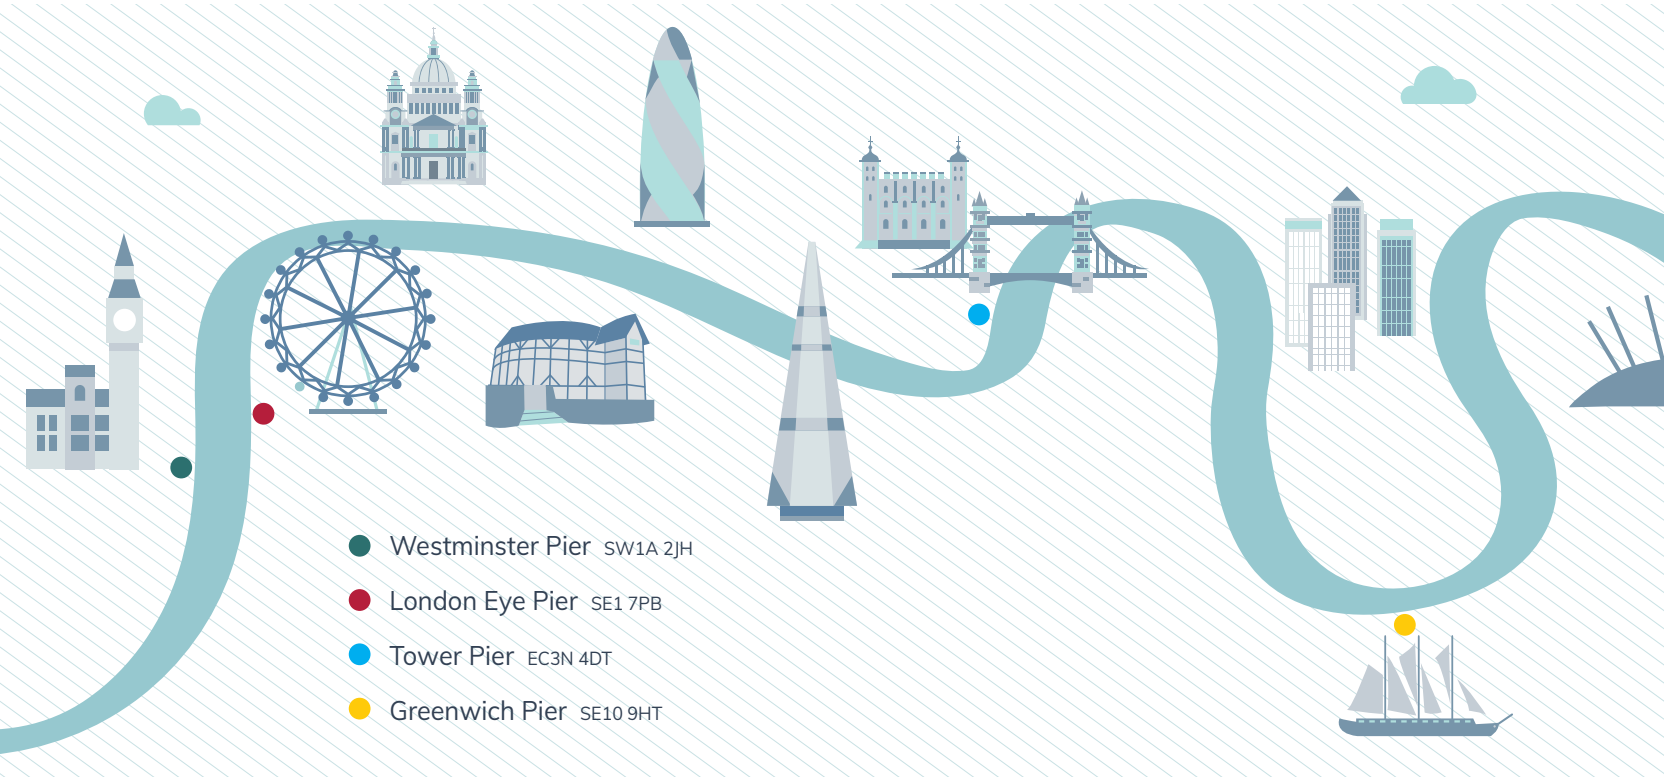

RIVER THAMES

- Westminster Pier SW1A 2JH
- London Eye Pier SE1 7PB
- Tower Pier EC3N 4DT
- Greenwich Pier SE10 9HT

Timetable from 24th June to 8th September 2024

Westminster Pier departures to:

London Eye & Tower Pier
10:00
10:40
11:20
12:00
12:40
13:20
14:00
14:40
15:20
16:00
16:40*
17:20
18:00
18:40*
19:20

Greenwich Pier
10:10
10:50
11:30
12:10
12:50
13:30
14:10
14:50
15:30
16:10*
16:40**

Tower Pier departures to:

Westminster & London Eye Pier
10:00
10:40
11:15
11:55
12:35
13:15
13:55
14:35
15:15
15:55
16:35
17:15
17:55
18:15**
18:35*
18:55**
19:15**
19:35**

Tower Pier departures to:

Westminster & London Eye Pier
10:00
10:40
11:15
11:55
12:35
13:15
13:55
14:35
15:15
15:55
16:35
17:15
17:55
18:15**
18:35*
18:55**

Greenwich Pier
10:10
10:50
11:30
12:10
12:50
13:30
14:10
14:50
15:30
16:10
16:50*

Greenwich Pier departures to:

Tower & Westminster Pier
10:30
11:10
11:50
12:30
13:10
13:50

14:30*
15:10
15:50
16:30
17:10
17:50

* Last return

** No stop at London Eye

Please arrive 15 minutes before boarding.