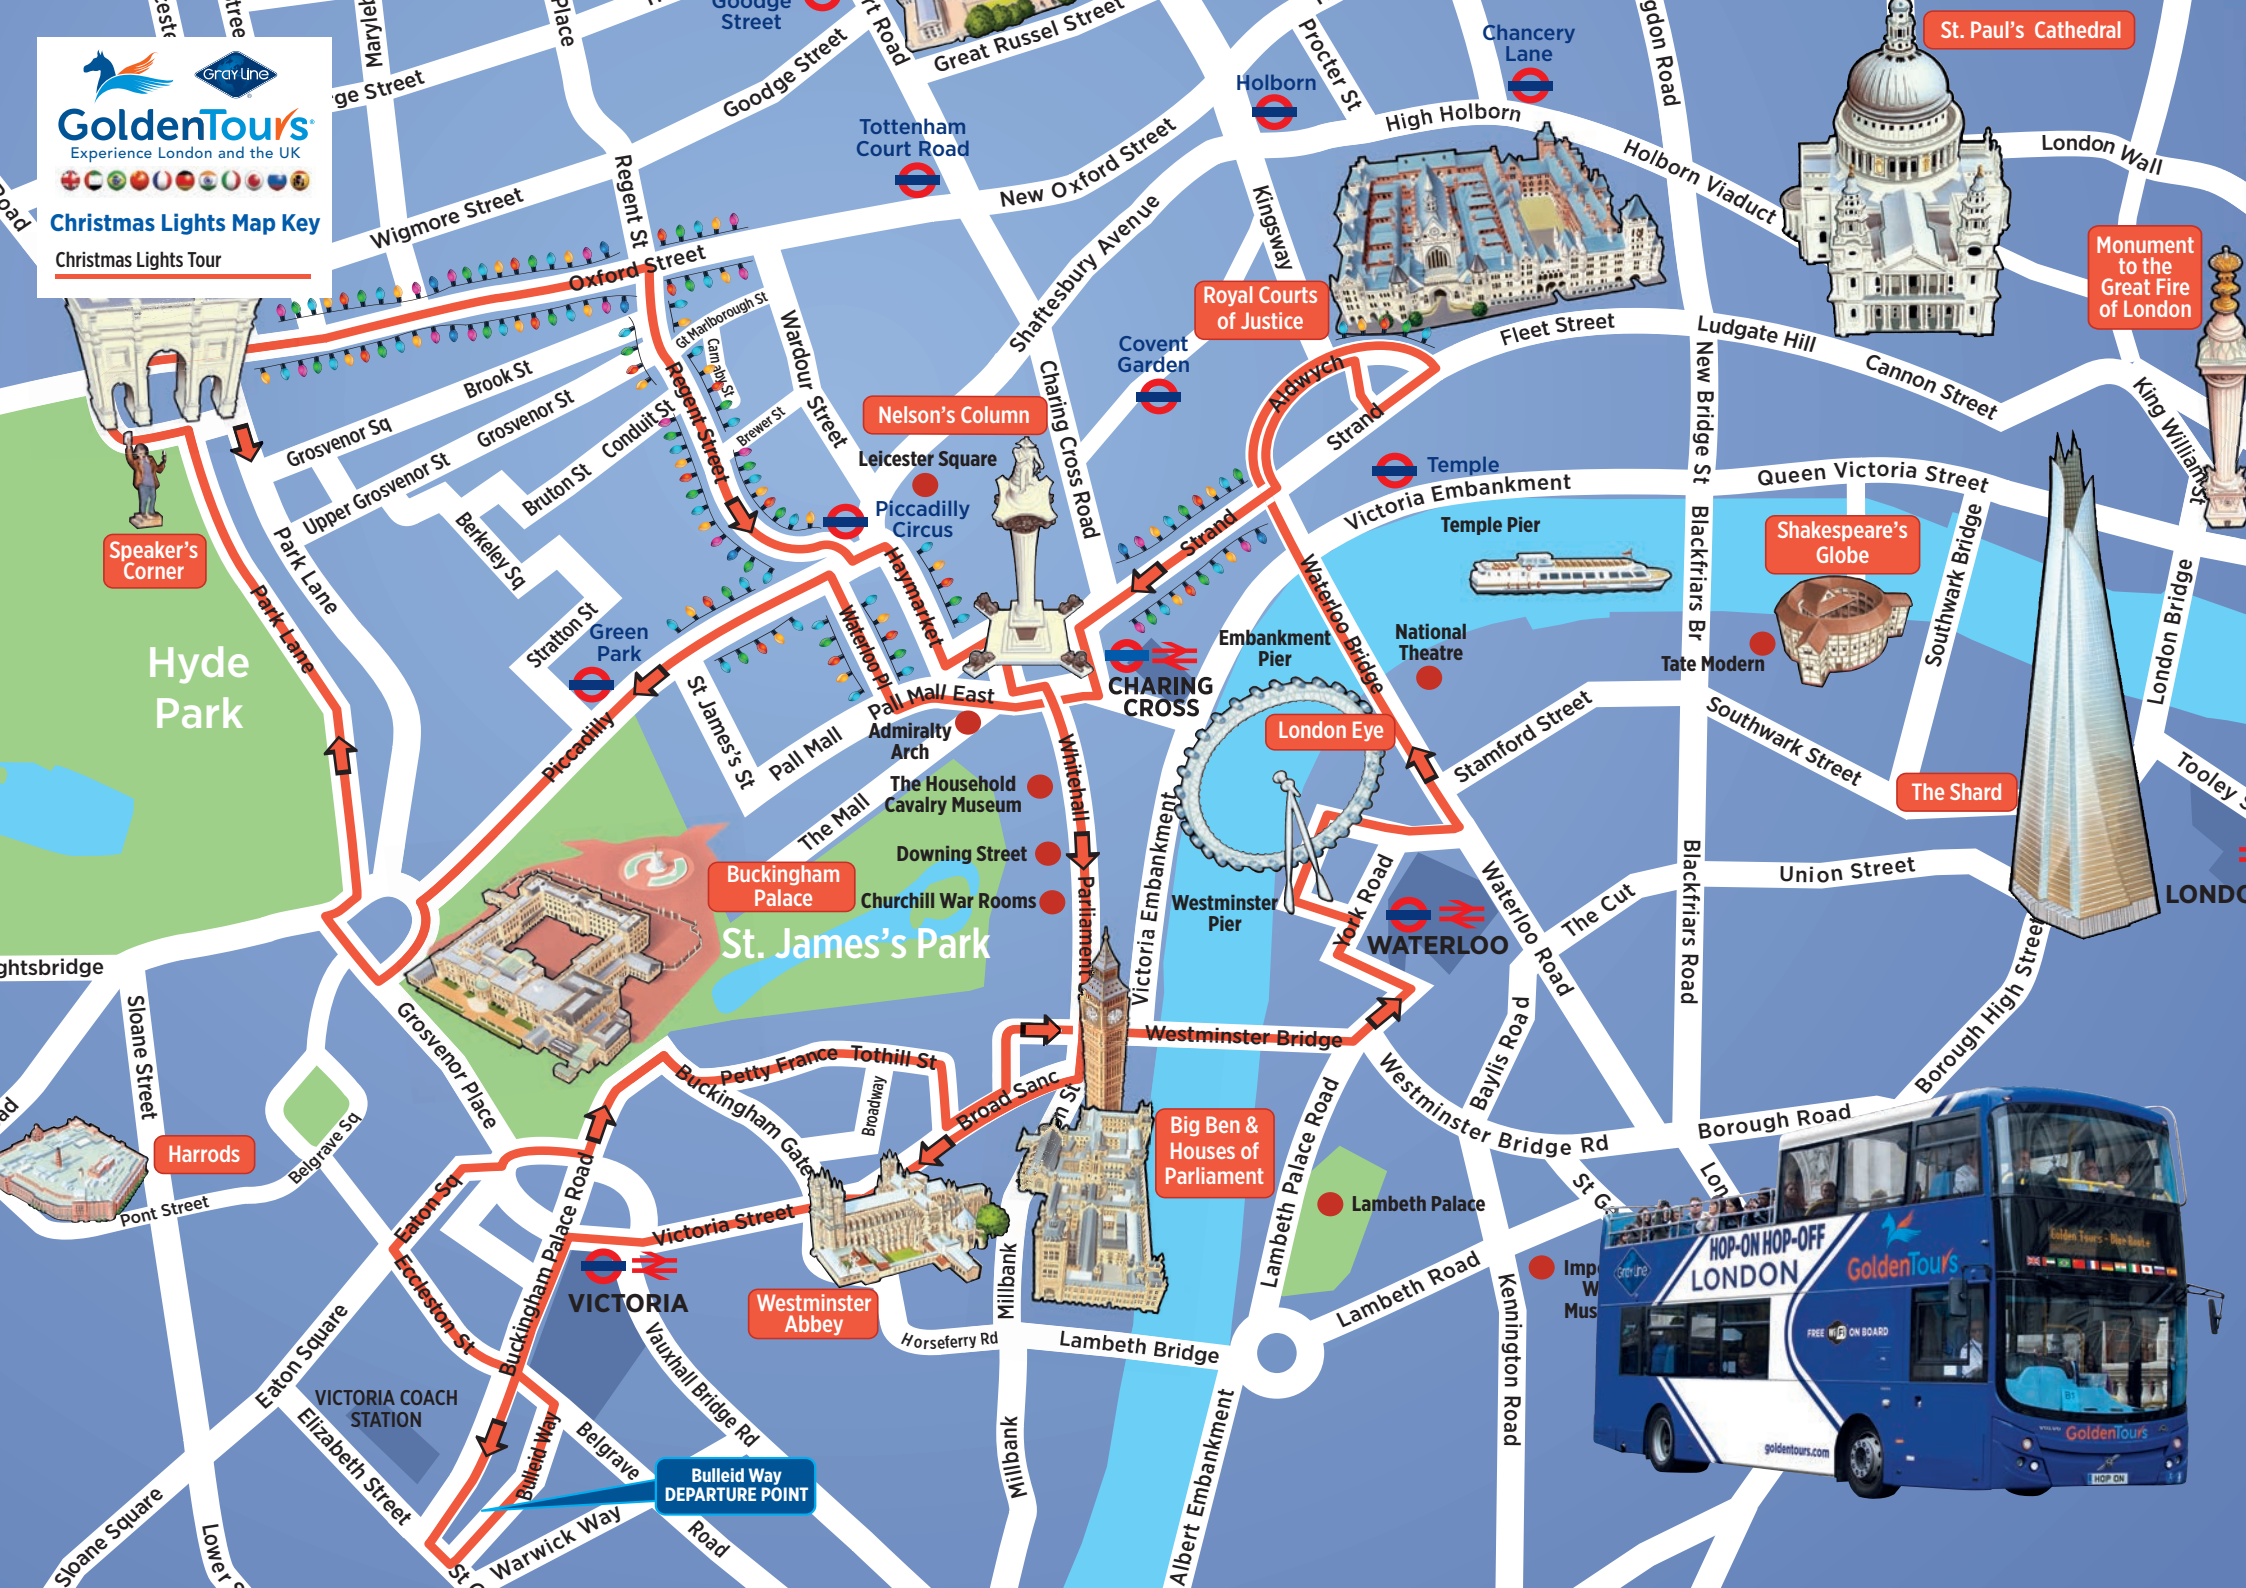

**Christmas Lights Map Key**

Christmas Lights Tour

Speaker's Corner

Hyde Park

Harrods

Bulleid Way DEPARTURE POINT

Buckingham Palace

St. James's Park

Westminster Abbey

Big Ben & Houses of Parliament

Nelson's Column

CHARING CROSS

Royal Courts of Justice

London Eye

WATERLOO

Shakespeare's Globe

The Shard

St. Paul's Cathedral

Monument to the Great Fire of London